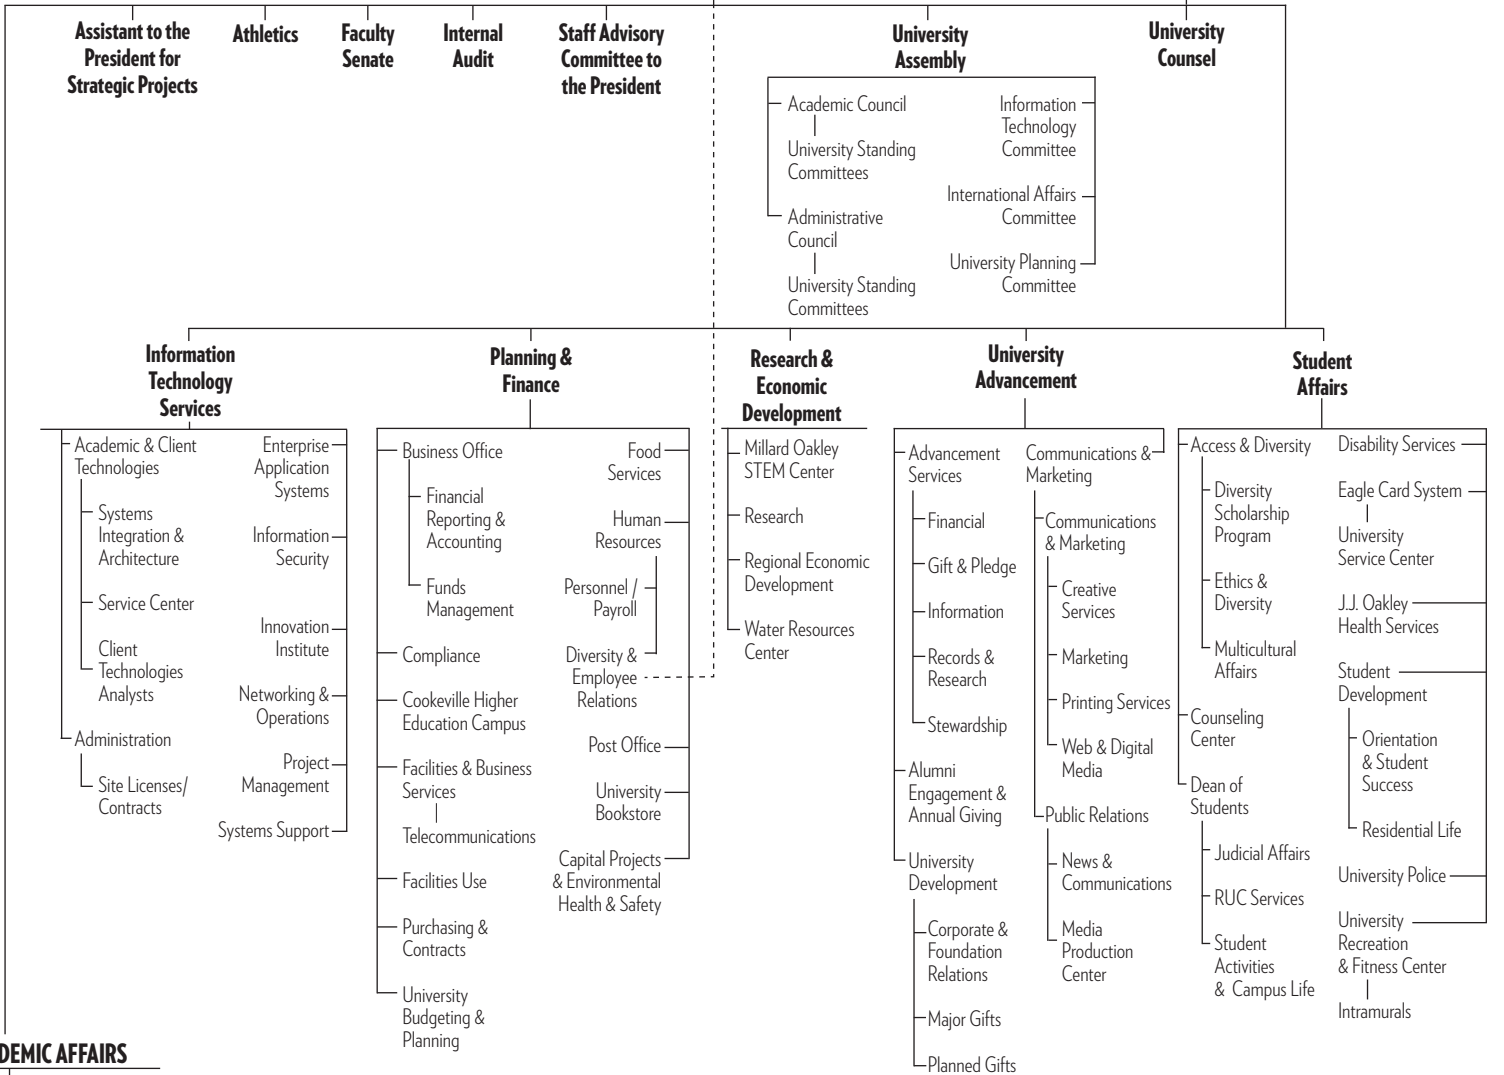

ORGANIZATION CHART FOR TENNESSEE TECH UNIVERSITY

Tennessee Higher Education Commission
(Coordinating Commission)

CHANCELLOR
Tennessee Board of Regents

Tennessee Board of Regents

TBR General Council

PRESIDENT

ACADEMIC AFFAIRS