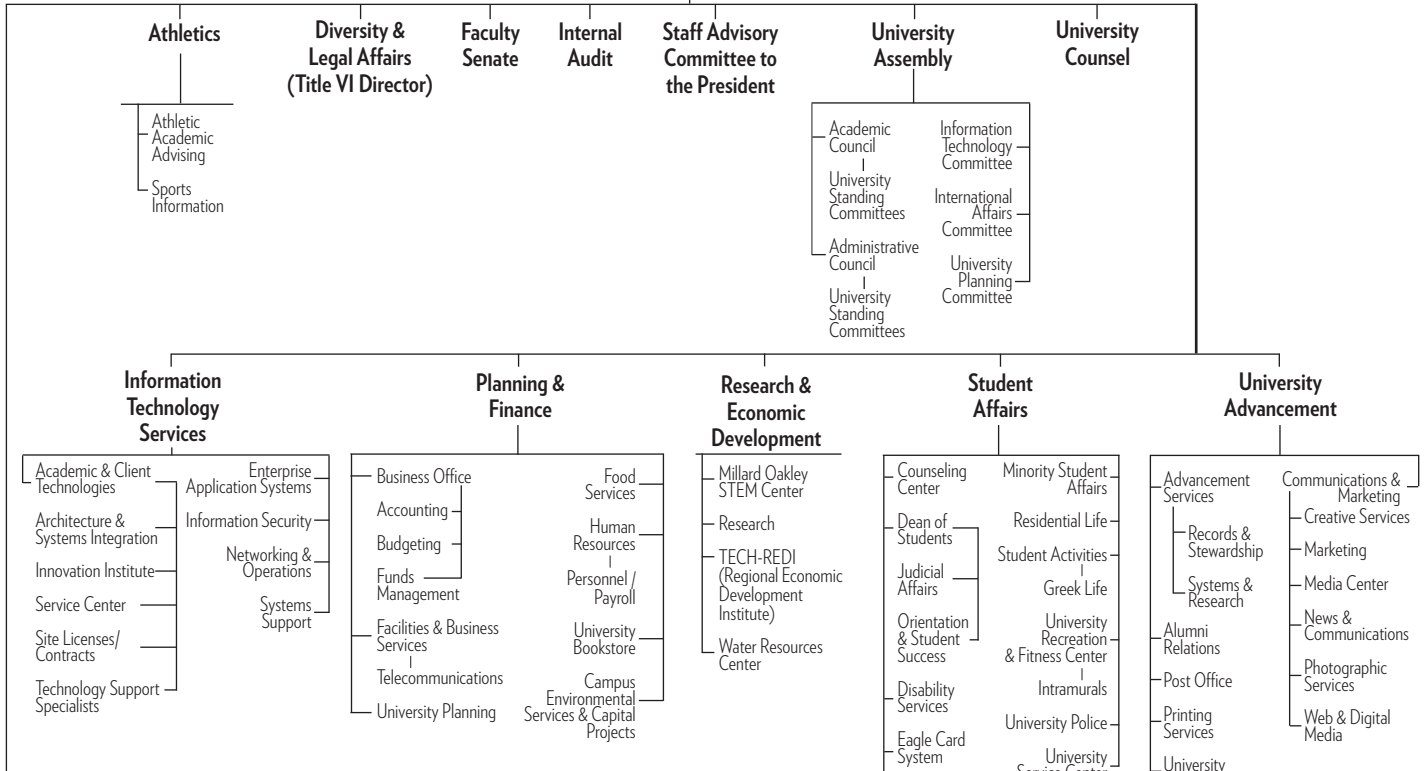

ORGANIZATION CHART FOR TENNESSEE TECH UNIVERSITY

Tennessee Board of Regents (Policies & Control) — CHANCELLOR — Tennessee Higher Education Commission (Coordinating Commission)  
 Tennessee Board of Regents

**PRESIDENT**

**PROVOST**